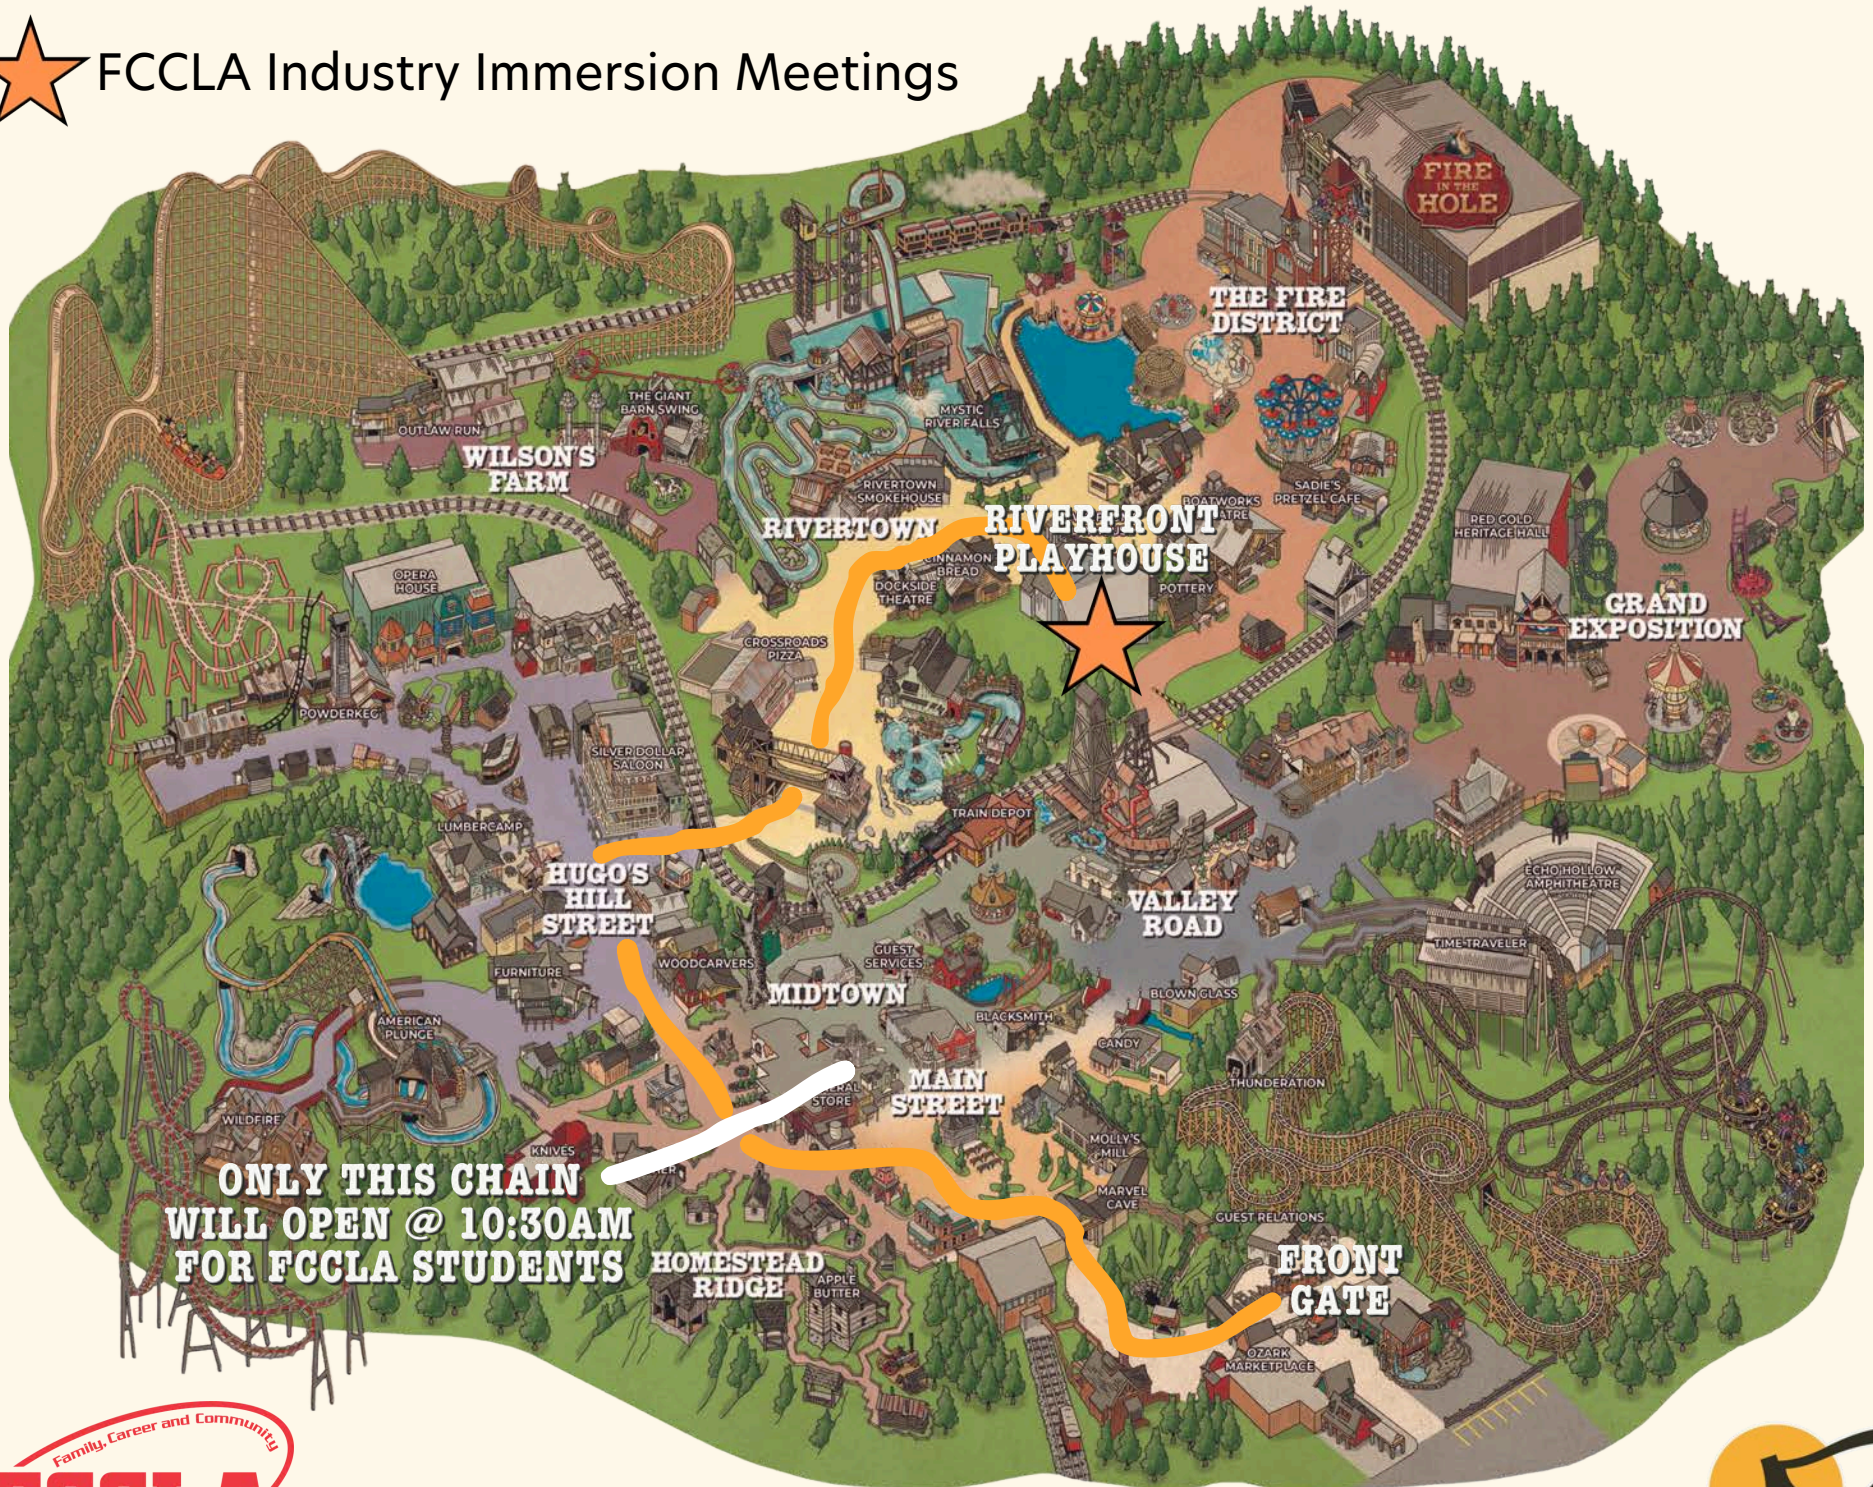

★ FCCLA Industry Immersion Meetings

**ONLY THIS CHAIN
WILL OPEN @ 10:30AM
FOR FCCLA STUDENTS**